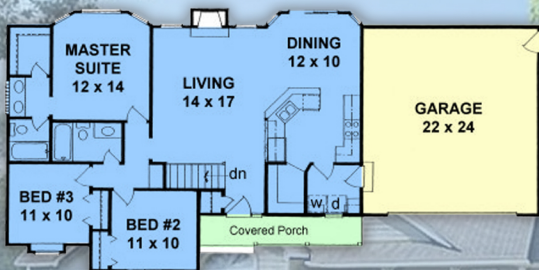

familyhomeplans.com  800-482-0464

1236 sq. feet living area
3 beds, 2 baths, 66' x 34'