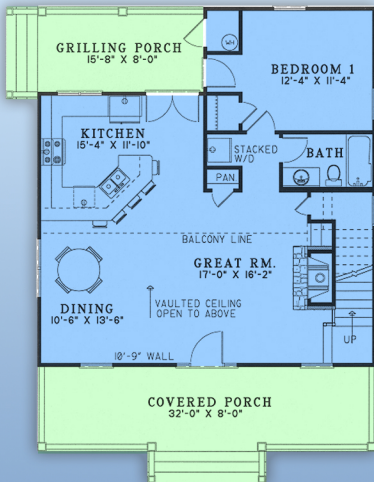

plan 62118

familyhomeplans.com 800-482-0464

1400 sq ft, 2 beds, 2 baths, 32' W x 42' D