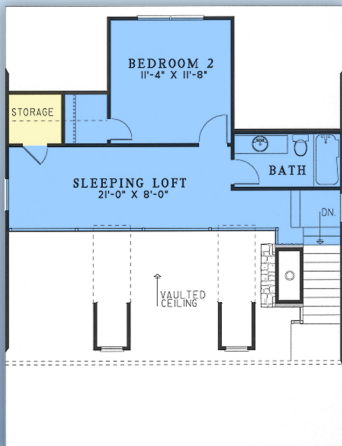

plan 62118

familyhomeplans.com 800-482-0464

1400 sq ft, 2 beds, 2 baths, 32' W x 42' D