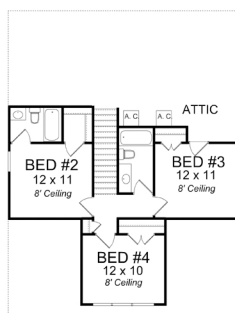

Order Code: **PT104**

A full front porch with tapered columns and a large dormer window dress up this home.

## House Plan **61403**

Total Living Area	<b>1,871 sq.ft</b>
Main Level	<b>1,241 sq.ft</b>
Upper Level	<b>630 sq.ft</b>
Bedrooms	<b>4</b>
Bathrooms	<b>3.5</b>
Garage Type	<b>none</b>
Dimensions	<b>34' W x 45'6" D</b>