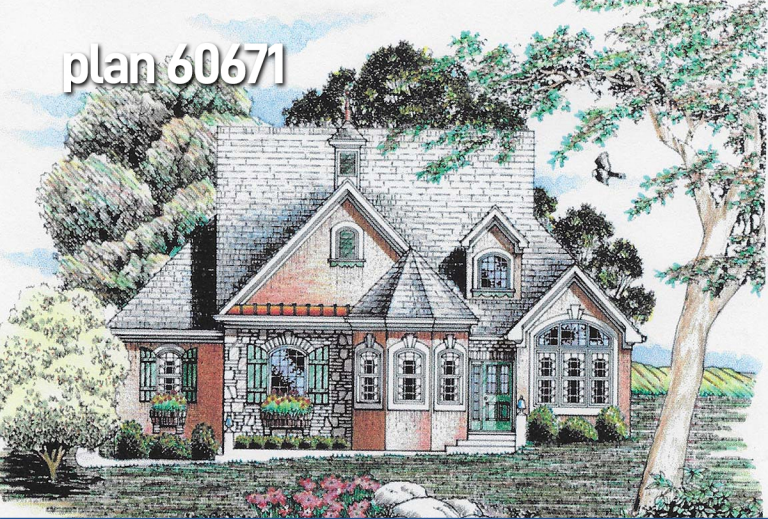

# plan 60671

sq ft	beds	baths	bays	width	depth
2133	3	2.5	2	52'	75'

800-482-0464

familyhomeplans.com