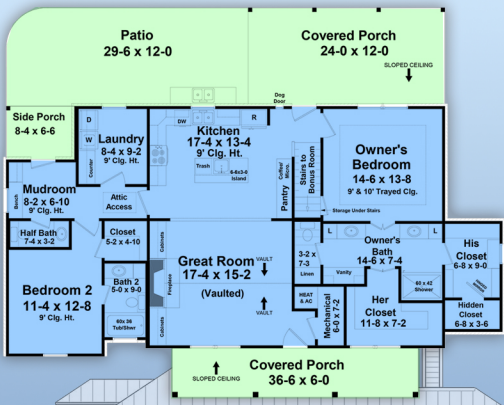

plan 60133

familyhomeplans.com 800-482-0464

1906 sq ft
3 beds
3.5 baths
61' wide
48' deep