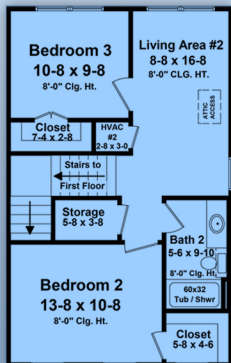

plan 60128

familyhomeplans.com 800-482-0464

3 beds
2.5 baths

1814 sq ft

37' W x 47' D