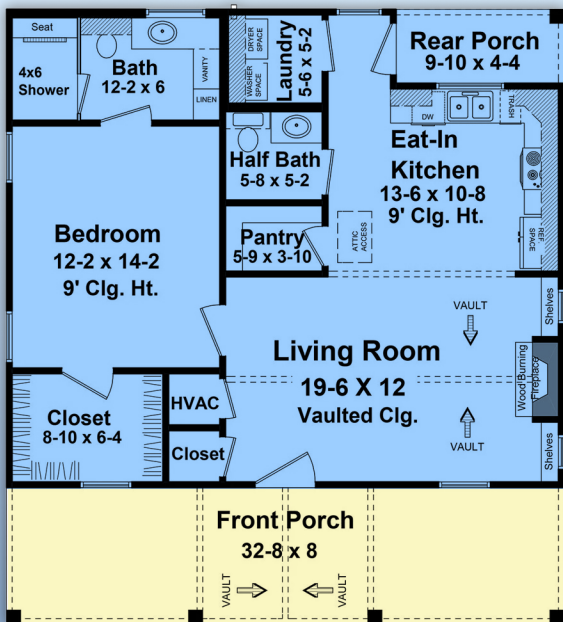

plan 60112

familyhomeplans.com  800-482-0464

872 sq ft, 1 bed, 1 bath, 32'8 W x 36' D