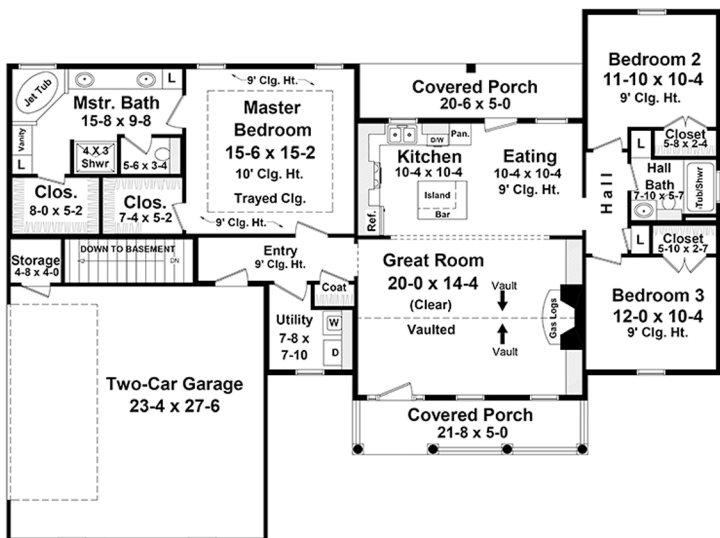

Order Code: PT104

This home provides a functional split-floor plan layout w/many features that your family desires.

House Plan **60100**

Total Living Area	1,631 sq.ft
Main Level	1,631 sq.ft
Bedrooms	3
Bathrooms	2
Garage Type	2 Bay
Dimensions	65'10" Wide x 49' Deep