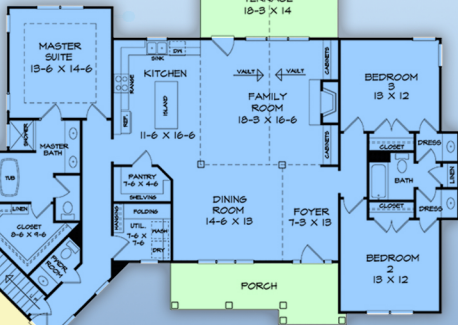

plan 60097

familyhomeplans.com  800-482-0464

main level

upper level

87'3 wide x 75'3 deep
3 bedrooms, 2.5 baths
2000 sq ft living area