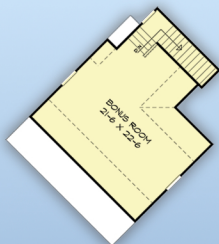

plan 60097

familyhomeplans.com  800-482-0464

main level

upper level

87'3 wide x 75'3 deep
3 bedrooms, 2.5 baths
2000 sq ft living area