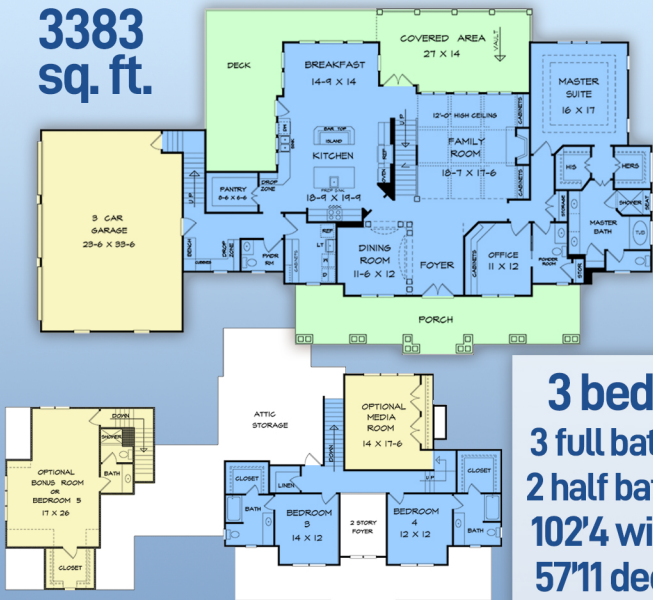

plan 60088

familyhomeplans.com 800-482-0464

3383
sq. ft.

3 beds
3 full baths
2 half baths
102'4 wide
57'11 deep