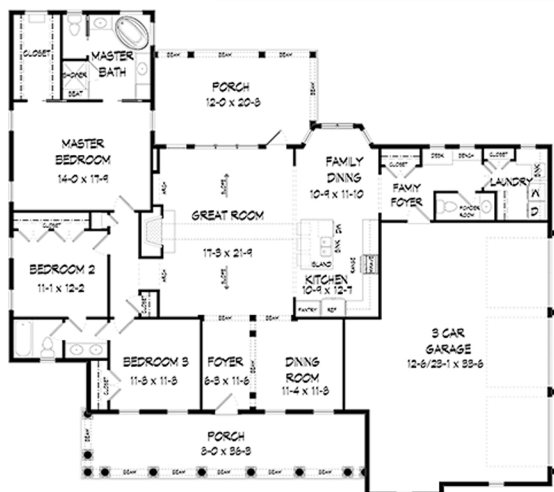

Order Code: **PT104**

Doghouse dormers, round columns and an eight foot front porch give this home classic country style.

## House Plan **60033**

Total Living Area	<b>2,105 sq.ft</b>
Main Level	<b>2,105 sq.ft</b>
Bedrooms	<b>3</b>
Bathrooms	<b>2.5</b>
Garage Type	<b>3 Bay</b>
Dimensions	<b>70'10" Wide x 63'6" Deep</b>

MAIN LEVEL