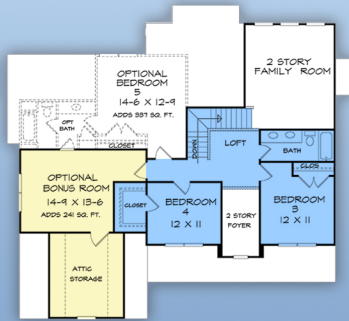

plan 60025

familyhomeplans.com  800-482-0464

2128 square feet total living area

4 bedrooms, 3 bathrooms 56'5 wide x 51'6 deep

Main Level

Upper Level