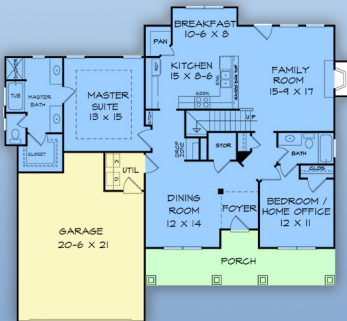

plan 60025

familyhomeplans.com  800-482-0464

2128 square feet total living area

4 bedrooms, 3 bathrooms 56'5 wide x 51'6 deep

Main Level

Upper Level