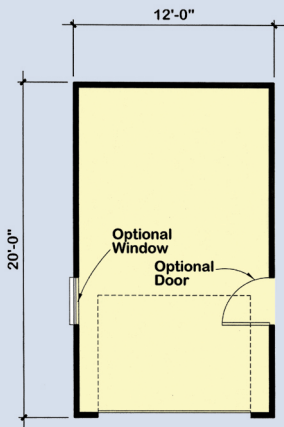

## Garage Plan 6001

Call Toll Free 1-800-482-0464

featured

Garage Collection

## Specifications

Garage Bays	1 Bay
Dimensions	12'0 W x 20'0 D