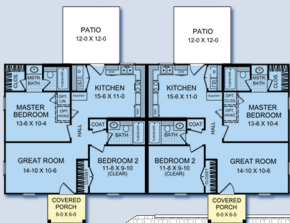

familyhomeplans.com

Garage Plan 59041

Call Toll Free 1-800-482-0464

featured

Duplex Collection

## Specifications

Total Living Area	1650 sq. ft.
Bedrooms	2 each unit
Bathrooms	2 each unit
Garage Bays	0 Bays
Dimensions	60'0 W x 33'6 D