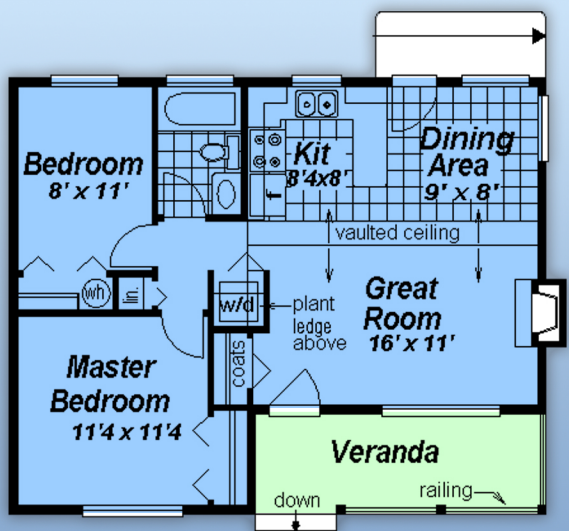

plan 58504

familyhomeplans.com 800-482-0464

728 sq. ft., 2 beds, 1 bath, 32' W x 26' D