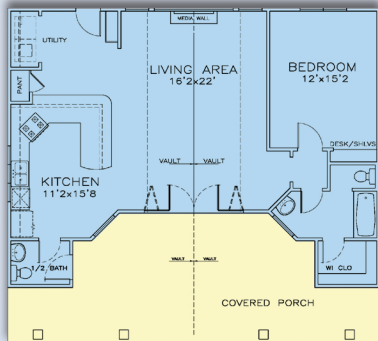

#7

familyhomeplans.com

Vol. 8

featured

Designer Collection

House Plan 57878

Order Code PT104

Specifications

Total Living Area	1013 sq. ft.
Bedrooms	1
Bathrooms	1.5
Garage Bays	None
Dimensions	40' W x 36' D

Main Living Space

Rear Elevation