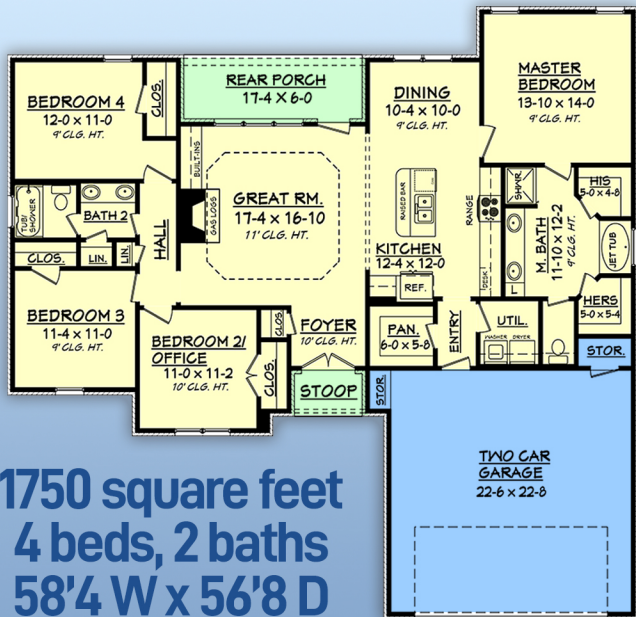

# plan 56988

familyhomeplans.com  800-482-0464

**1750 square feet**  
**4 beds, 2 baths**  
**58'4 W x 56'8 D**