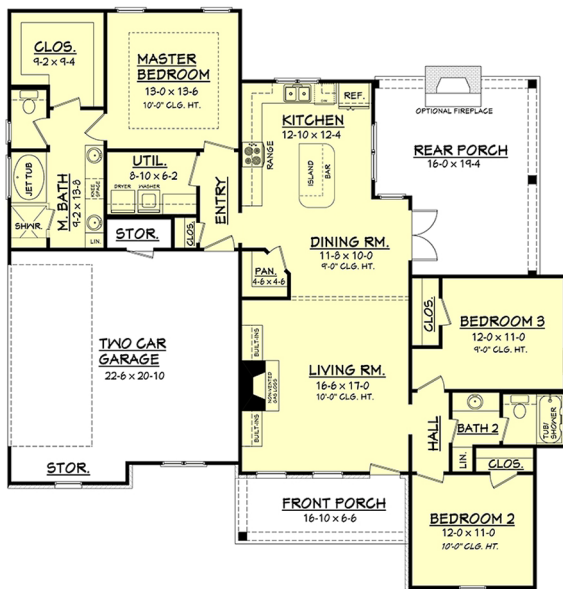

Order Code: **PT104**

House Plan **56970**

Total Living Area	1,600 sq.ft
Main Level	1,600 sq.ft
Bedrooms	3
Bathrooms	2
Garage Type	2 Bay
Dimensions	55'4" Wide x 57'6" Deep

Beautiful cottage home
with open floor plan and great
outdoor area.