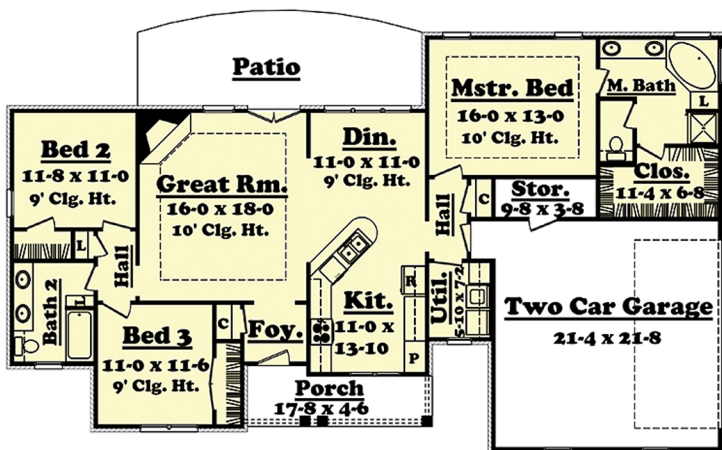

Order Code: PT104

House Plan **56965**

Total Living Area	1,600 sq.ft
Main Level	1,600 sq.ft
Bedrooms	3
Bathrooms	2
Garage Type	2 Bay
Dimensions	68' Wide x 39'8" Deep

The kitchen offers a raised bar and island peninsula for entertaining.