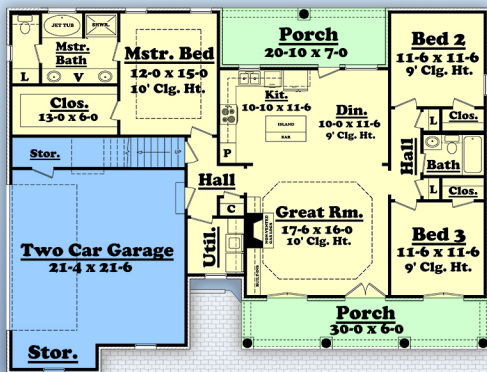

# plan 56958

familyhomeplans.com  800-482-0464

1500 sq ft  
3 BD 2 BA  
59' x 44'6"