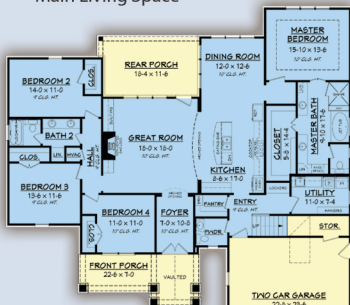

#15

familyhomeplans.com

Vol. 1

featured

Designer Collection

House Plan 56917

Order Code PT104

Main Living Space

Bonus Room

Specifications

Total Living Area	2329 sq. ft.
Bedrooms	4
Bathrooms	2.5
Garage Bays	2 Bay
Dimensions	65'4 W x 67'8 D