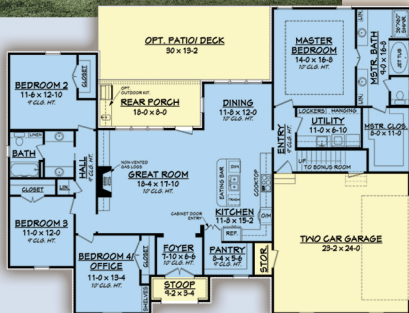

#14

familyhomeplans.com

Vol. 1

featured

House Plan 56915

Designer Collection

Order Code PT104

Specifications

Total Living Area	2210 sq. ft.
Bedrooms	4
Bathrooms	2
Garage Bays	2 Bay
Dimensions	69'6" W x 53' D

Bonus Room