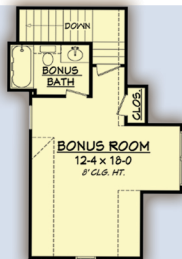

#14

familyhomeplans.com

Vol. 1

featured

House Plan 56915

Designer Collection

Order Code PT104

Specifications

Total Living Area	2210 sq. ft.
Bedrooms	4
Bathrooms	2
Garage Bays	2 Bay
Dimensions	69'6" W x 53' D

Bonus Room