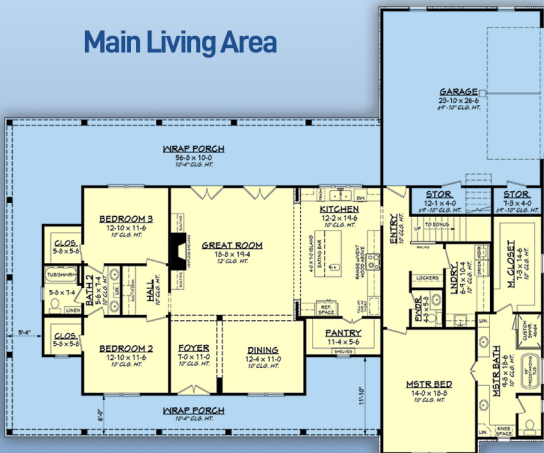

# plan 56717

sq ft	beds	baths	bays	width	depth
2395	3	2.5	2	81'4	67'8

800-482-0464

familyhomeplans.com

## Main Living Area

Upper Level