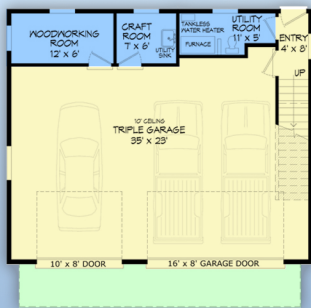

plan 52198

familyhomeplans.com ☎ **800-482-0464**

1329 sq. feet
2 bedrooms
1.5 bathrooms
36' W x 35' D