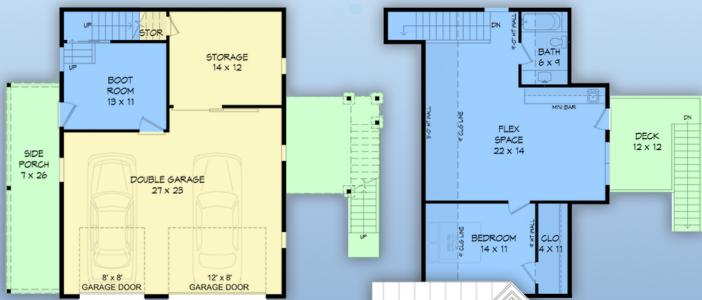

plan 52185

familyhomeplans.com  800-482-0464

927 sq. ft.
1 bed, 1 bath
28' W x 36' D