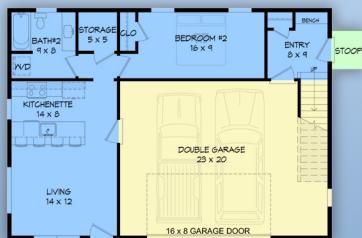

plan 52162

familyhomeplans.com 800-482-0464

ground level

upper level

1957 sq. ft., 2 beds, 2 baths, 42' W x 30' D