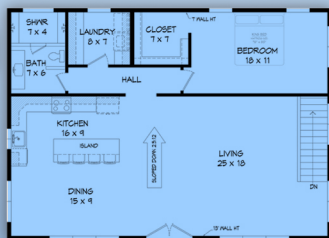

plan 52162

familyhomeplans.com 800-482-0464

ground level

upper level

1957 sq. ft., 2 beds, 2 baths, 42' W x 30' D