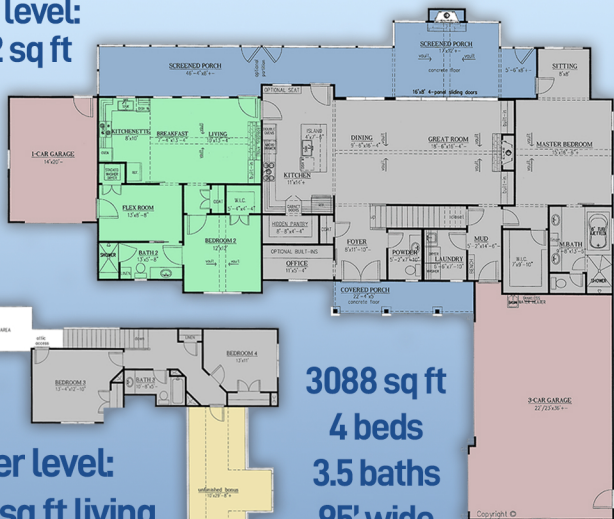

# plan 52030

familyhomeplans.com  800-482-0464

main level:  
2502 sq ft

upper level:  
586 sq ft living  
357 sq ft bonus

3088 sq ft  
4 beds  
3.5 baths  
95' wide  
80'8" deep