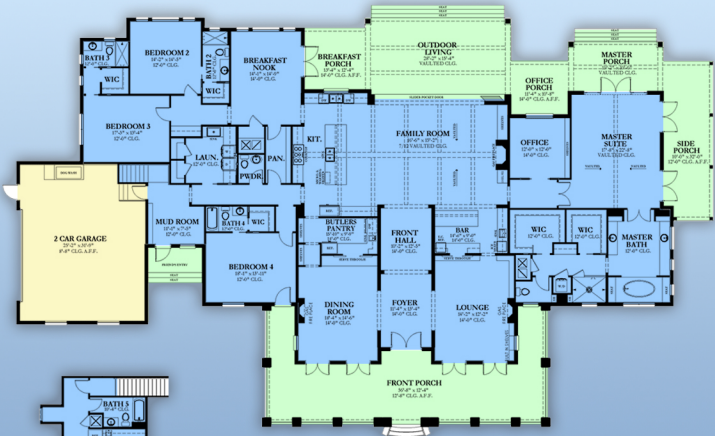

plan 51712

familyhomeplans.com  800-482-0464

6190 sq ft living area
4 BD, 5.5 BA, 140' x 82'