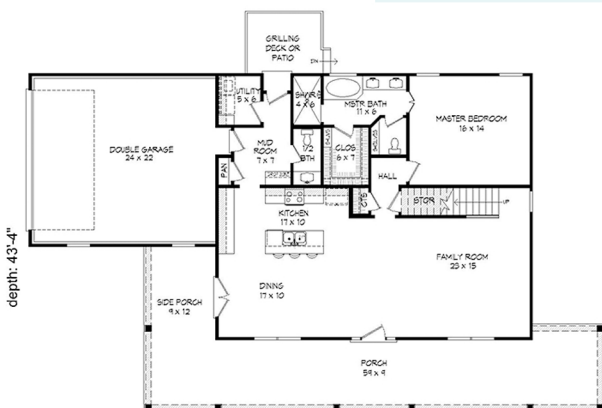

Order Code: PT104

Three bedrooms upstairs are joined by a large bonus room that would make a great game room.

House Plan **51584**

Total Living Area	2,729 sq.ft
Main Level	1,384 sq.ft
Upper Level	1,345 sq.ft
Bedrooms	4
Bathrooms	2.5
Garage Type	2 Bay
Dimensions	73'9" W x 43'4" D

width: 73'-9"
MAIN LEVEL FLOOR PLAN