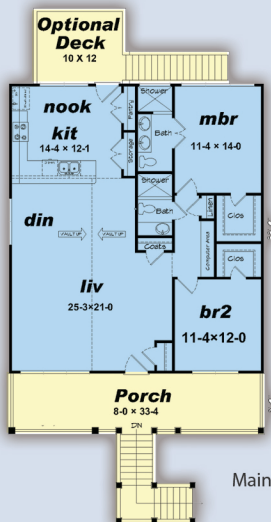

familyhomeplans.com

Vol. 9

featured

Designer Collection

House Plan 51497

Call Now 1-800-482-0464

Specifications

Total Living Area	1267 sq. ft.
Bedrooms	2
Bathrooms	2
Garage Bays	3 Bay (drive under)
Dimensions	33'4 W x 46' D

Lower Level

Main Living Space

Covered Parking