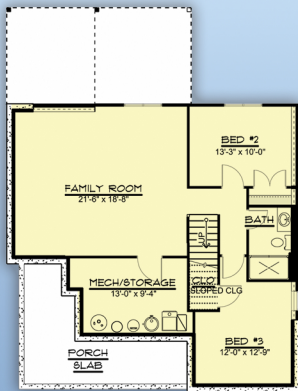

plan 50765

sq ft
1096

beds
4

baths
2.5

bays
n/a

width
36'6

depth
48'

800-482-0464

familyhomeplans.com

Basement Level