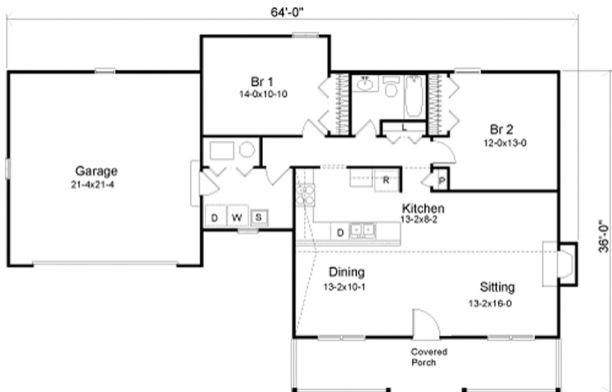

Order Code: PT104

This country style single story house plan features a welcoming covered front porch.

House Plan **49093**

Total Living Area	1,144 sq.ft
Main Level	1,144 sq.ft
Bedrooms	2
Bathrooms	1
Garage Type	2 Car
Dimensions	64' Wide x 40' Deep