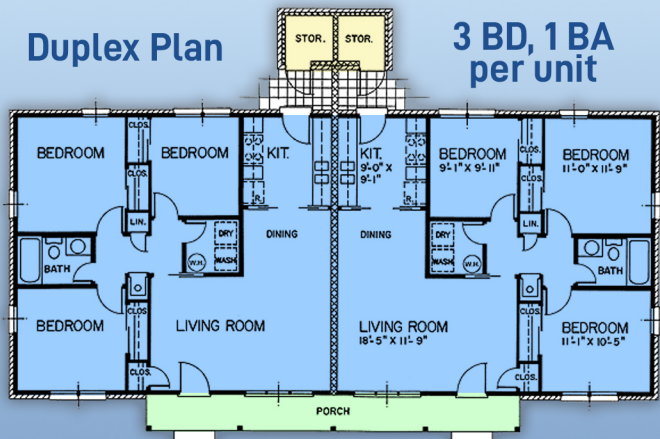

plan 45446

familyhomeplans.com  800-482-0464

Duplex Plan

3 BD, 1 BA per unit

Total for both units: 1956 sq ft, 6 beds, 2 baths, 67' W x 30' D