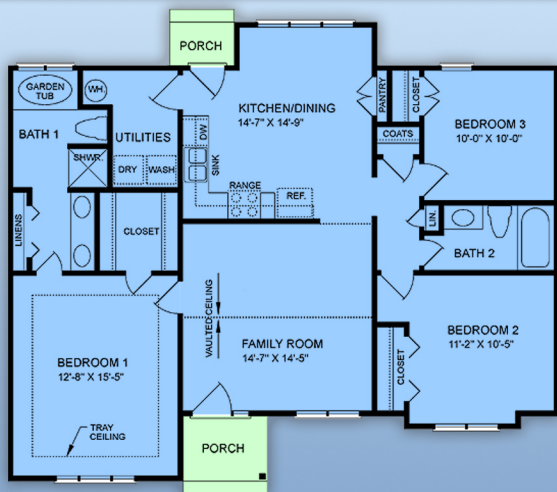

plan 45342

familyhomeplans.com  800-482-0464

1261 sq ft, 3 beds, 2 baths, 43' W x 36' D