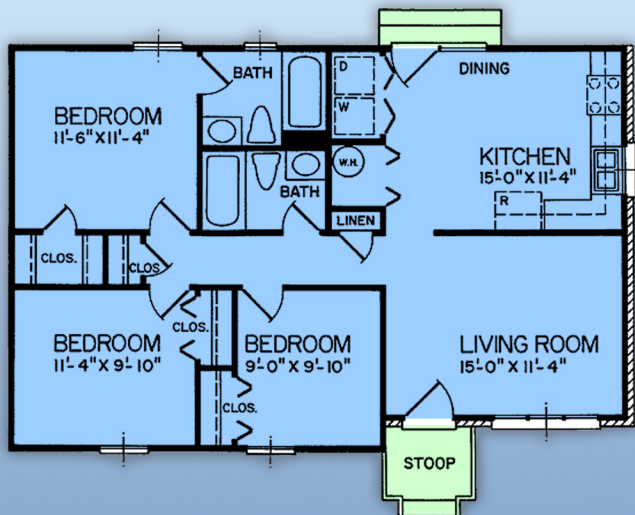

plan 45326

familyhomeplans.com  800-482-0464

1009 sq ft, 3 beds, 2 baths, 40' W x 26' D