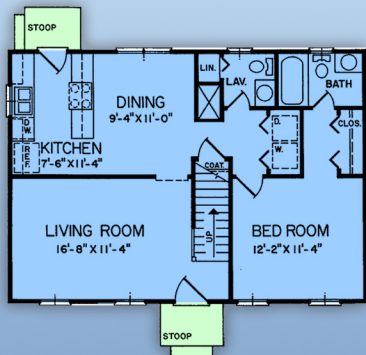

plan 45314

familyhomeplans.com  800-482-0464

3 BD, 2.5 BA

34' W x 24' D

1198 square ft. total living area