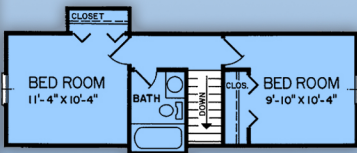

plan 45314

familyhomeplans.com  800-482-0464

3 BD, 2.5 BA

34' W x 24' D

1198 square ft. total living area