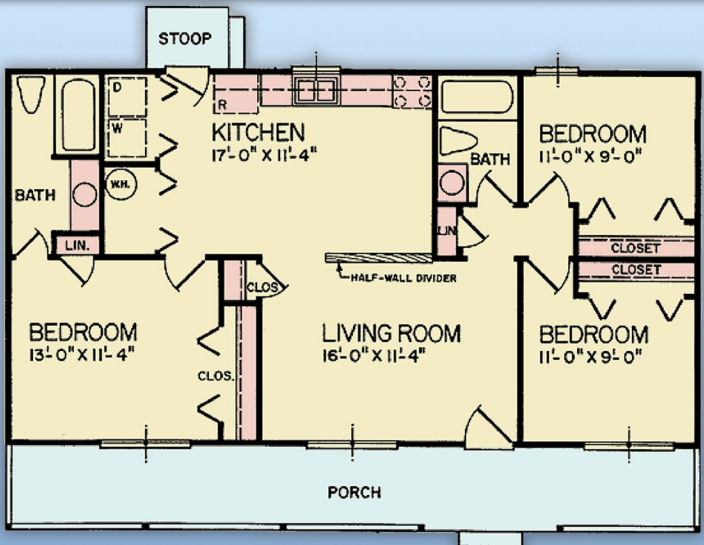

plan 45310

familyhomeplans.com  800-482-0464

1056 sq ft, 3 beds, 2 baths, 44' W x 34' D