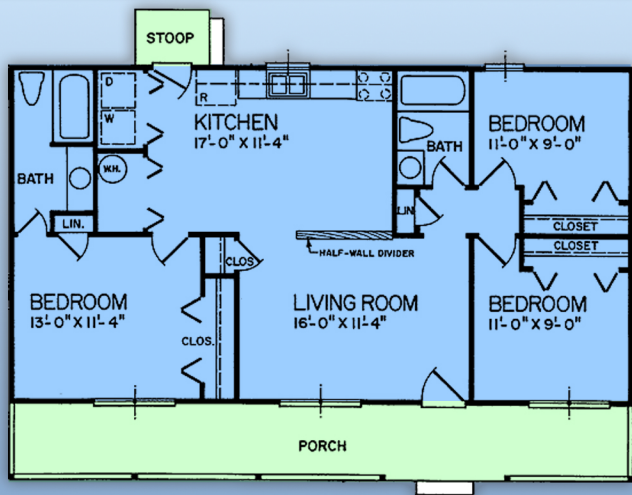

plan 45310

familyhomeplans.com 800-482-0464

1056 sq ft, 3 beds, 2 baths, 44' W x 30' D