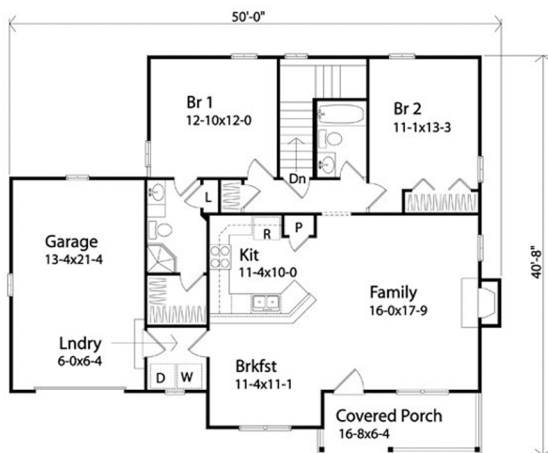

Order Code: PT104

This starter home features everything you need on a small footprint.

House Plan **45105**

Total Living Area	1,227 sq.ft
Main Level	1,227 sq.ft
Bedrooms	2
Bathrooms	2
Garage Type	1 Car
Dimensions	50' Wide x 40'8" Deep