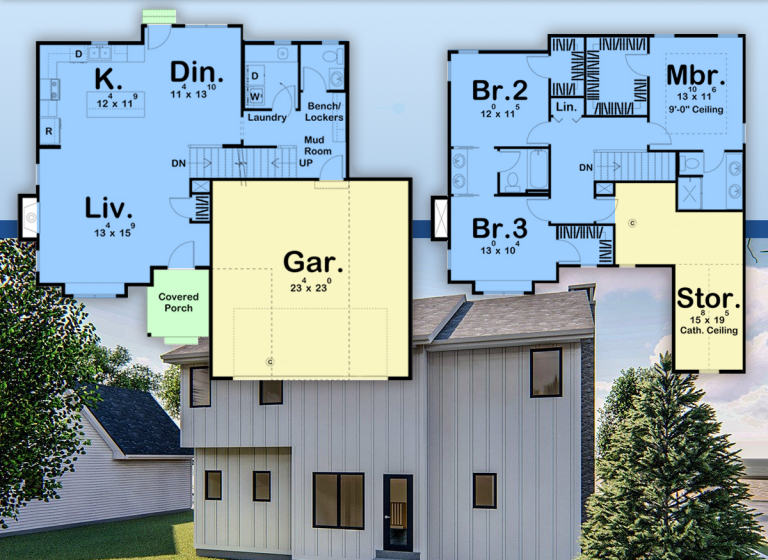

plan 44222

familyhomeplans.com 800-482-0464

1753 sq ft, 3 beds, 2.5 baths, 46' W x 42' D