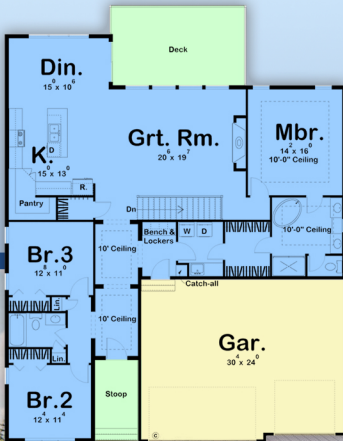

plan 44218

familyhomeplans.com  800-482-0464

2011 sq. feet
3 BD, 2 BA
51' W x 71' D