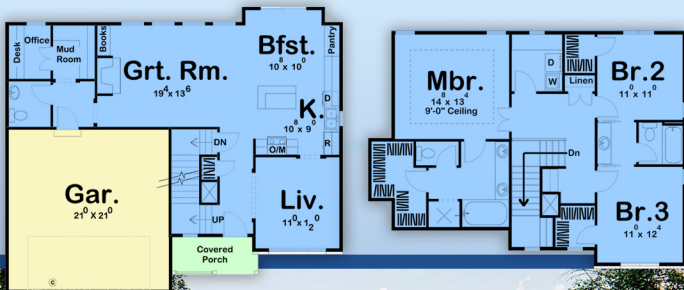

# plan 44217

familyhomeplans.com  800-482-0464

1977 sq ft, 3 beds, 2.5 baths, 44' W x 38' D