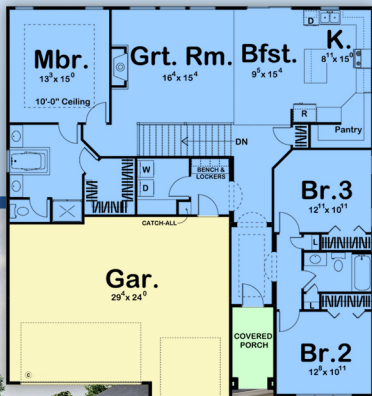

plan 44215

familyhomeplans.com  800-482-0464

1774 sq. feet
3 beds, 2 baths
49' W x 52'4 D