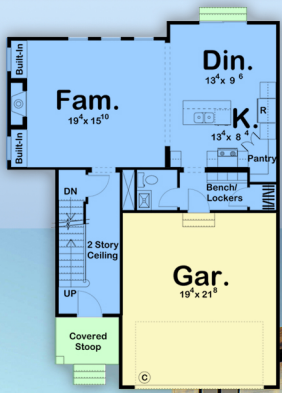

plan 44201

familyhomeplans.com 800-482-0464

1783 sq ft
3 BR, 2.5 BA
34' W x 46' D