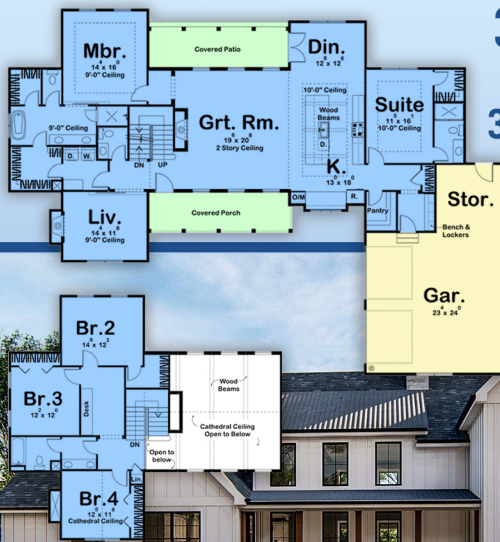

plan 44199

[familyhomeplans.com](https://www.familyhomeplans.com) ☎ 800-482-0464

3043 sq ft
5 bedrooms
3.5 bathrooms
85' wide
63' deep