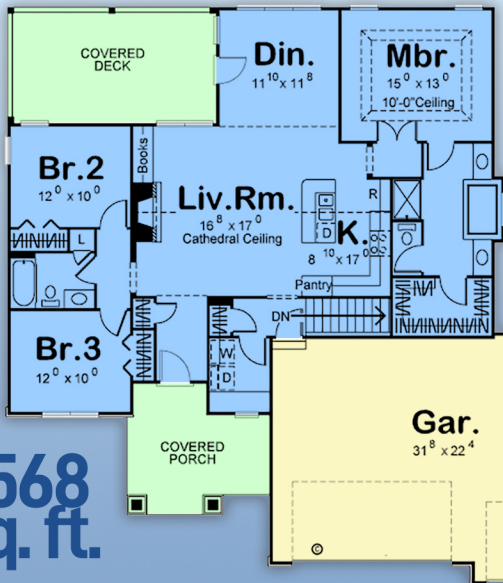

plan 44198

familyhomeplans.com  800-482-0464

3 BR
2 BA

Width:
59 ft.
Depth:
50 ft.

1568
sq. ft.