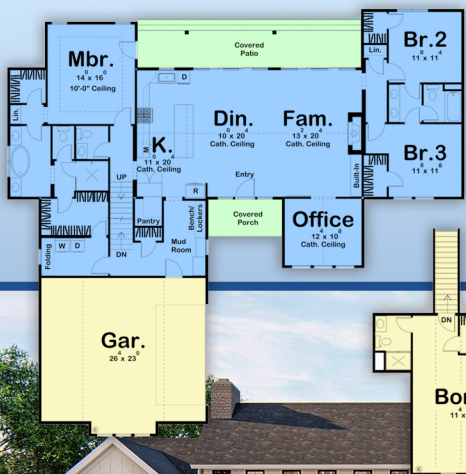

plan 44195

familyhomeplans.com 800-482-0464

2278 sq ft  
3 bedrooms  
2.5 bathrooms  
73' W x 69' D