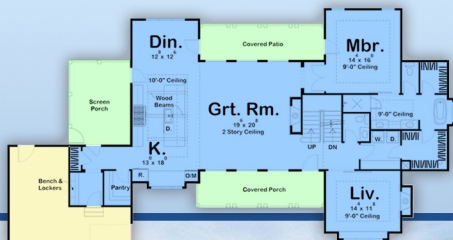

plan 44189

familyhomeplans.com  800-482-0464

2768 sq ft
4 BR, 3.5 BA
86' W x 72' D