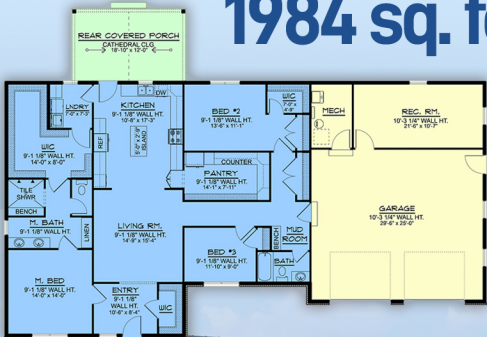

familyhomeplans.com  800-482-0464

1984 sq. feet

3 BD
2 BA
80' W
65' D

plan 43994