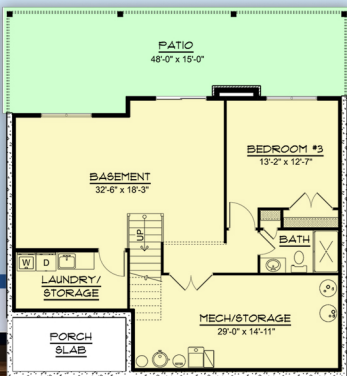

plan 43977

familyhomeplans.com  800-482-0464

1160 sq ft, 2 beds, 2 baths, 40' W x 53' D