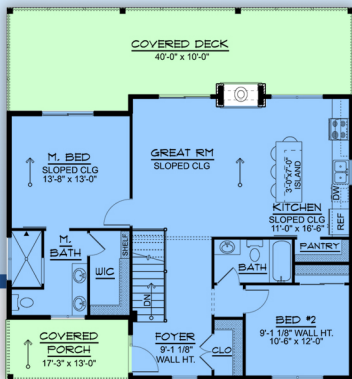

plan 43977

familyhomeplans.com  800-482-0464

1160 sq ft, 2 beds, 2 baths, 40' W x 53' D