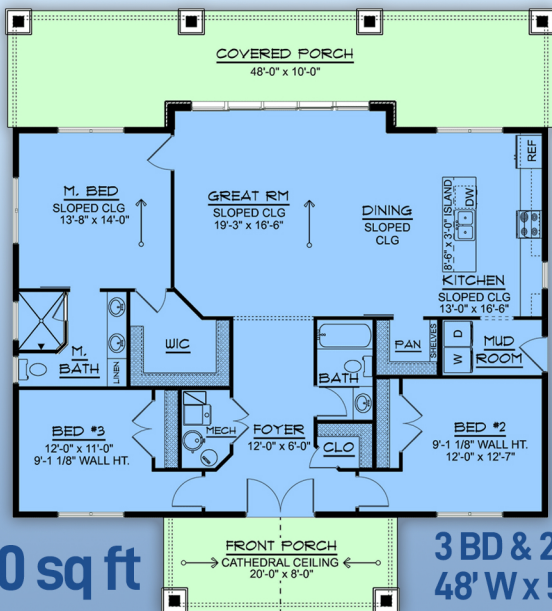

plan 43974

familyhomeplans.com  800-482-0464

1720 sq ft

3 BD & 2 BA
48' W x 53' D